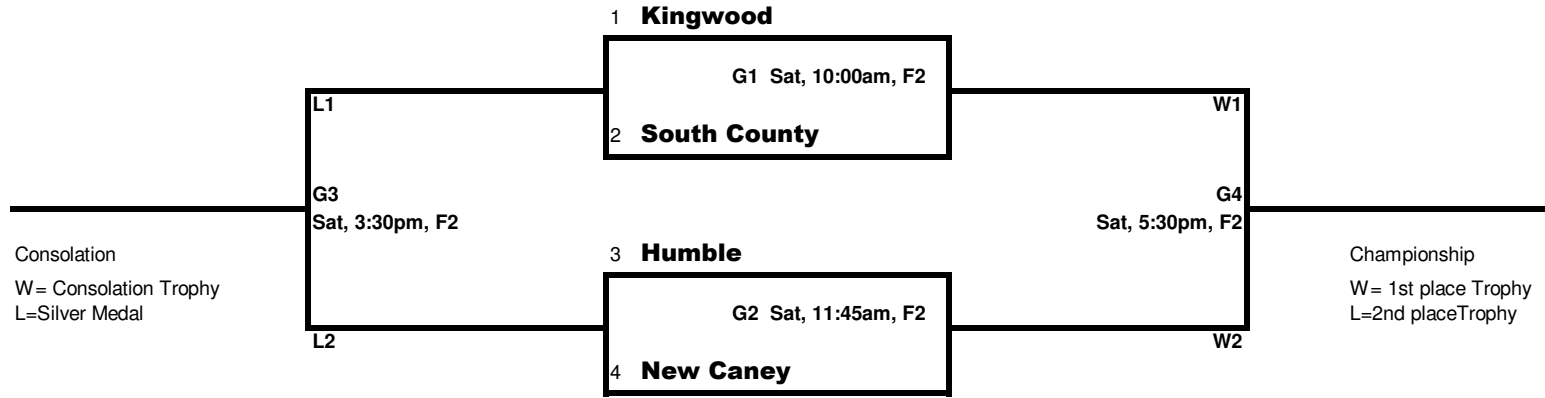

2009 LSYFA Freshman

Humble

Nov 28/29

4 Team Single elimination to Winners
 Double elimination to Consolation.

Humble
 Freshman

Home Team = Team listed on top bracket.