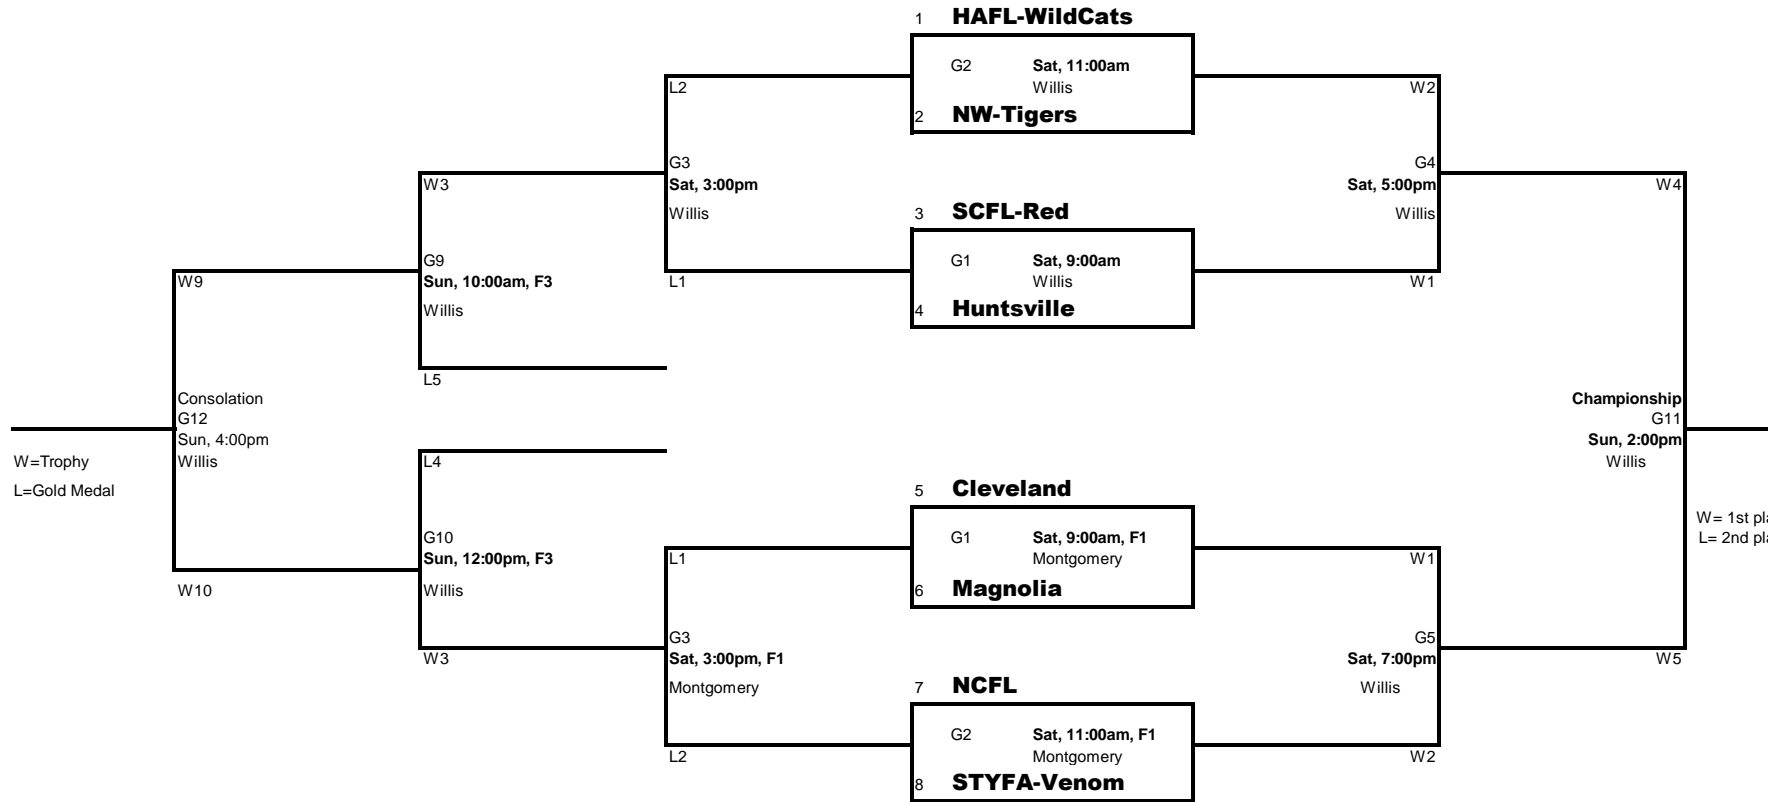

2011 LSYFA Seniors North County Montgomery/Willis Nov 19/20

8 Team Single elimination to Winners
Double elimination to Consolation.

North County-Montgomery/Willis
Seniors

Willis
Charles Traylor Sports Park
13551 Rogers Rd
Willis Tx 77378

Montgomery
West Montgomery Pa
16716 FM 149
Montgomery, Tx 7735

Home Team = Team listed on top of Bracket